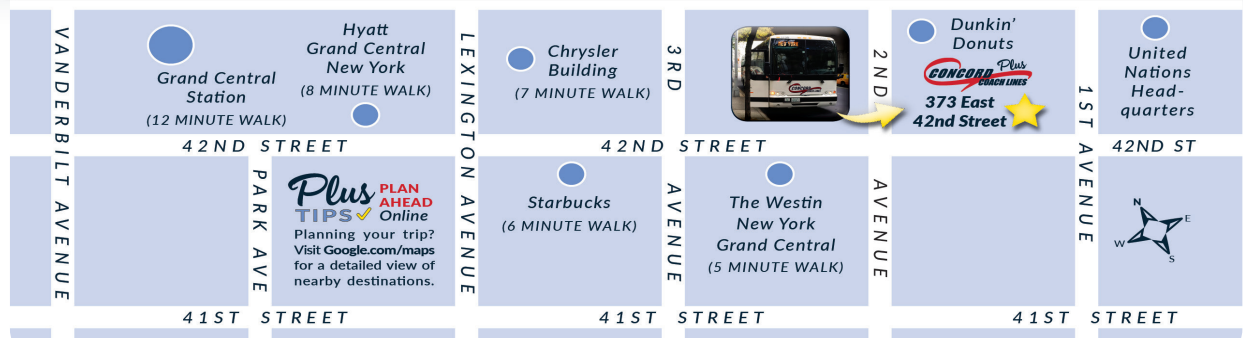

NEW HAMPSHIRE ↔ NEW YORK CITY

SCHEDULE Effective May 22, 2025

SOUTHBOUND Concord & Nashua, NH → NYC

NORTHBOUND NYC → Nashua & Concord, NH

STOP LOCATIONS ▼ READ DOWN ▼	Thursday/Friday/Sunday/Monday ▼ SCHEDULE #103 ▼
LV CONCORD, NH	6:30 AM
LV NASHUA, NH	7:15 AM
AR NEW YORK, NY	12:00 PM

STOP LOCATIONS ▼ READ DOWN ▼	Thursday/Friday/Sunday/Monday ▼ SCHEDULE #203 ▼
LV NEW YORK, NY	2:00 PM
AR NASHUA, NH	6:45 PM
AR CONCORD, NH	7:30 PM

NEW YORK CITY → Midtown Manhattan

Plus PICK-UP/DROP-OFF TIPS What to Expect

★ **Pick-up and drop-off for Concord Coach Lines Plus service** is at the transit bus stop on 42nd Street, between 1st and 2nd Ave., next to the Tudor City Place overpass, within walking distance of hotels and local attractions.

*The NYC bus stop is located on East 42nd Street,
between 1st & 2nd Avenue, next to the
Tudor City Place Overpass.*

Child Fare Deals & Policies

Ages 0-15 | New Hampshire < > New York City

- One (1) child up to the age of 15 will ride for 1/2 of the adult fare per full-paying adult ticket (one-way and round-trip).
- Any additional children pay the full published adult rate.
- Children under 16 are not permitted to travel alone.
- Contact Concord Coach Lines for more details and eligibility.