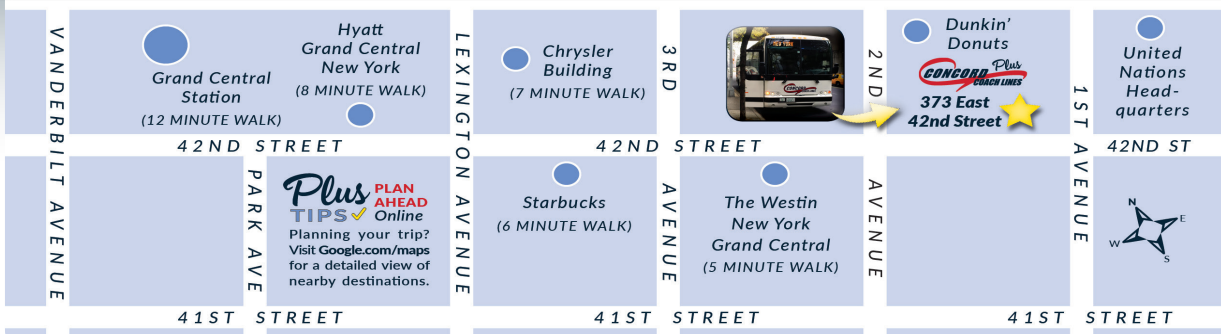

▼ READ DOWN ▼	#202 DAILY SERVICE	#201 FRIDAYS/SUNDAYS
LV NEW YORK, NY	1:45 PM	5:30 PM
AR PORTLAND, ME	7:45 PM	11:45 PM

NEW YORK CITY → Midtown Manhattan

Plus PICK-UP/DROP-OFF TIPS ✓ What to Expect

★ **Pick-up and drop-off for Concord Coach Lines Plus service is at the transit bus stop on 42nd Street, between 1st and 2nd Ave., next to the Tudor City Place overpass, within walking distance of hotels and local attractions.**

LEARN MORE

Plus MAINE SERVICE LOCATIONS

MAINE

PORTLAND TRANSPORTATION CENTER

100 Thompson's Point Rd. Portland, ME

TERMINAL HOURS

DAILY (MONDAY-SUNDAY) 2:45 AM - 10:30 PM

NEW YORK

NEW YORK CITY MIDTOWN MANHATTAN

373 East 42nd Street, New York, NY

The NYC bus stop is located on East 42nd Street, between 1st & 2nd Avenue, next to the Tudor City Place Overpass.

Child Fare Deals & Policies

VIEW TRAVEL UPDATES at ConcordCoachLines.com

RESERVATION ONLY Reserve your seat early for best availability

FIND US on Facebook and Twitter

ConcordCoachLines.com

Safe. Convenient. Reliable.

The Concord Coach Lines Plus bus stop is conveniently located in Midtown Manhattan, just minutes from hotels, restaurants, ATM's, shopping and attractions.