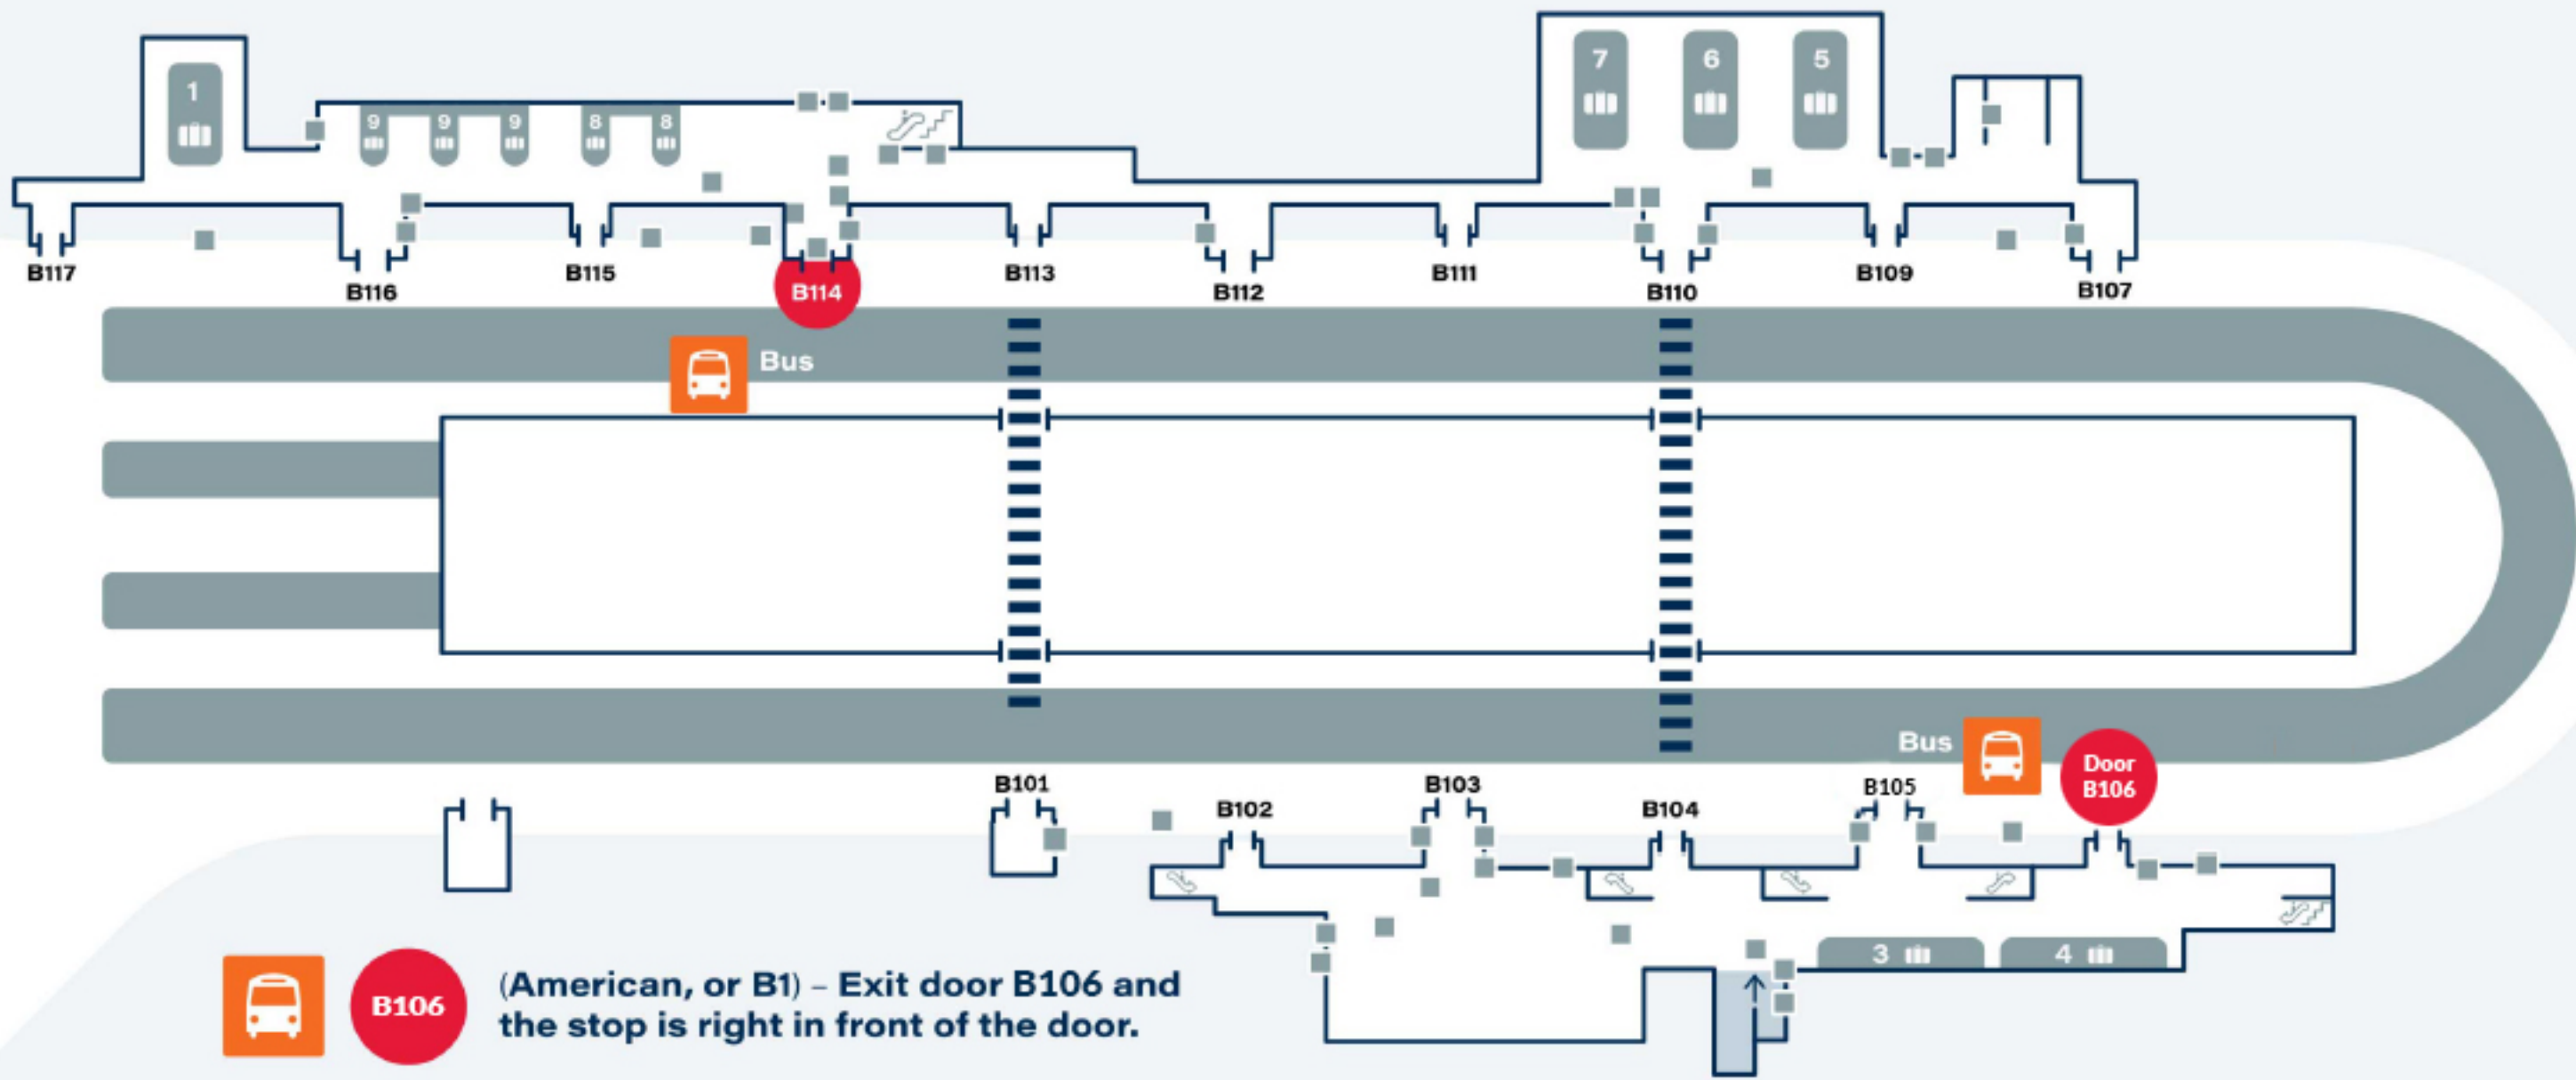

Terminal B Level 1

- **B106** (American, or B1) - Exit door B106 and the stop is right in front of the door.
- **B114** Exit door B114 and the stop is right in front of the door.

Passenger pick-up and drop-off is available at Terminals A, B, C & E only. Please be aware that some coaches are dropping off passengers ONLY. Concord Coach Lines drops off and picks up on the lower level.

1-800-639-3317
603-228-3300
info@concordcoachlines.com