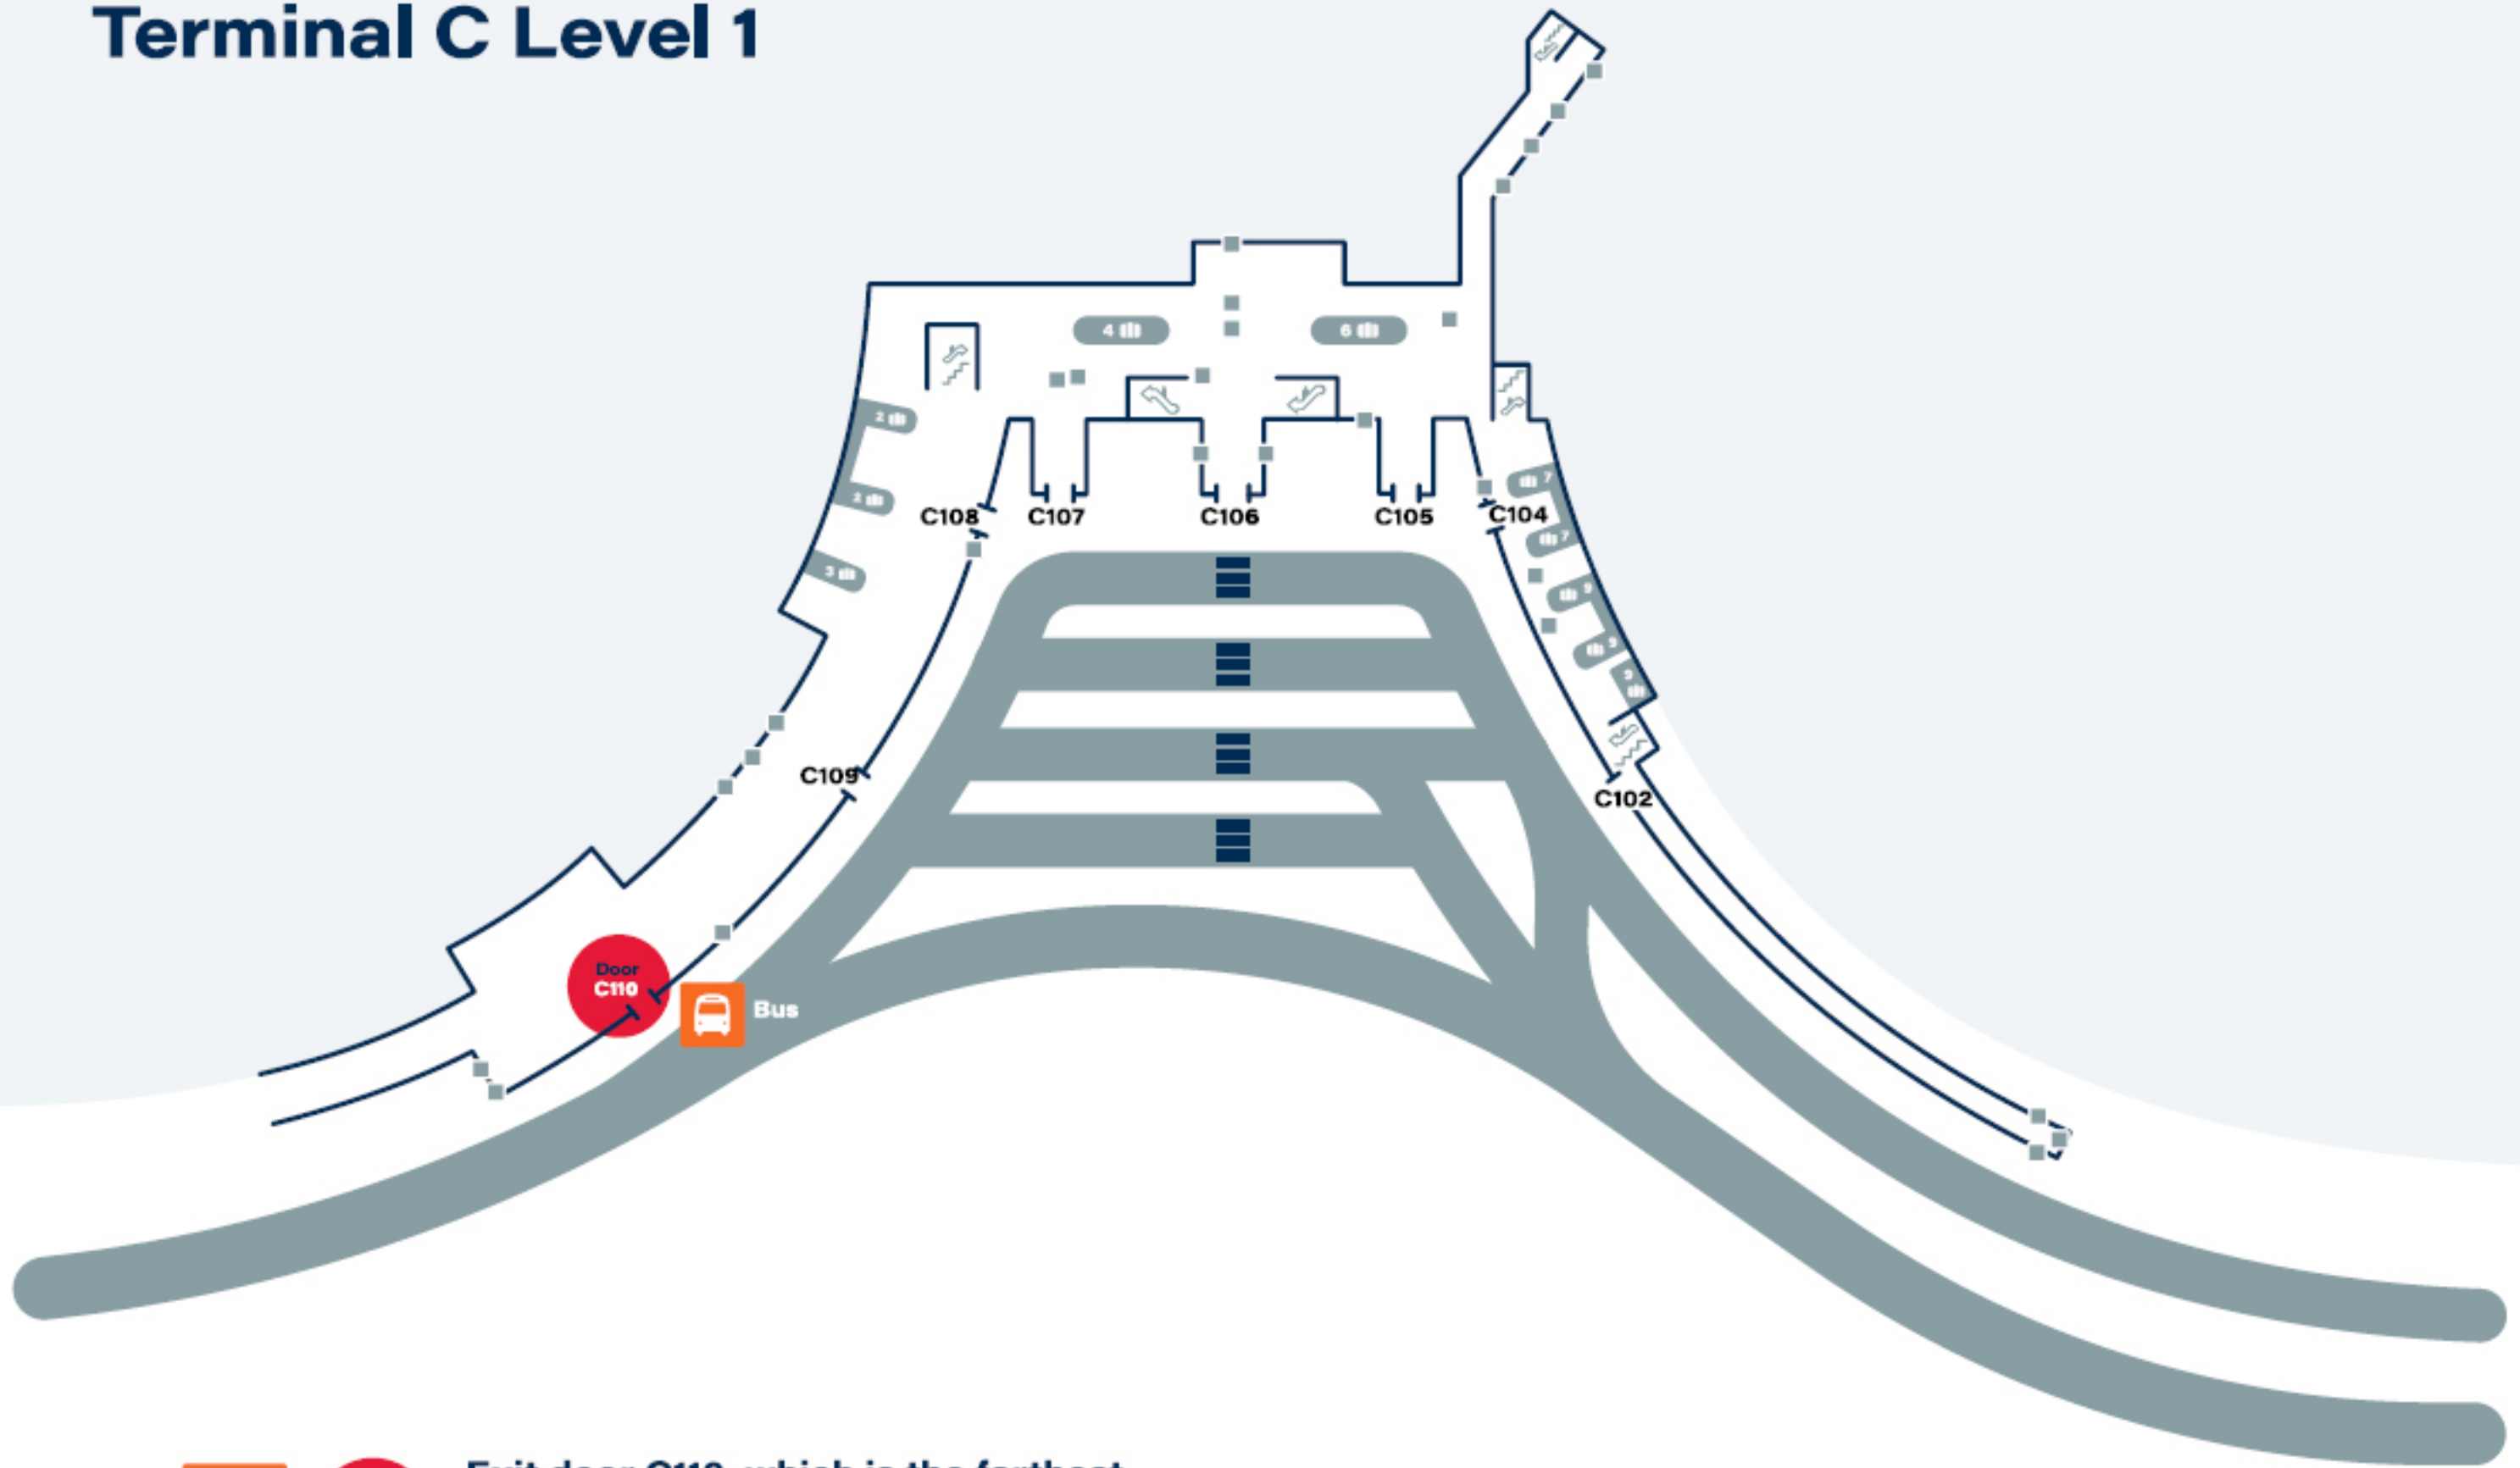

Terminal C Level 1

Exit door C110, which is the farthest door to the right from baggage claim (it's a long walk).

Passenger pick-up and drop-off is available at Terminals A, B, C & E only. Please be aware that some coaches are dropping off passengers ONLY. Concord Coach Lines drops off and picks up on the lower level.

1-800-639-3317

603-228-3300

info@concordcoachlines.com