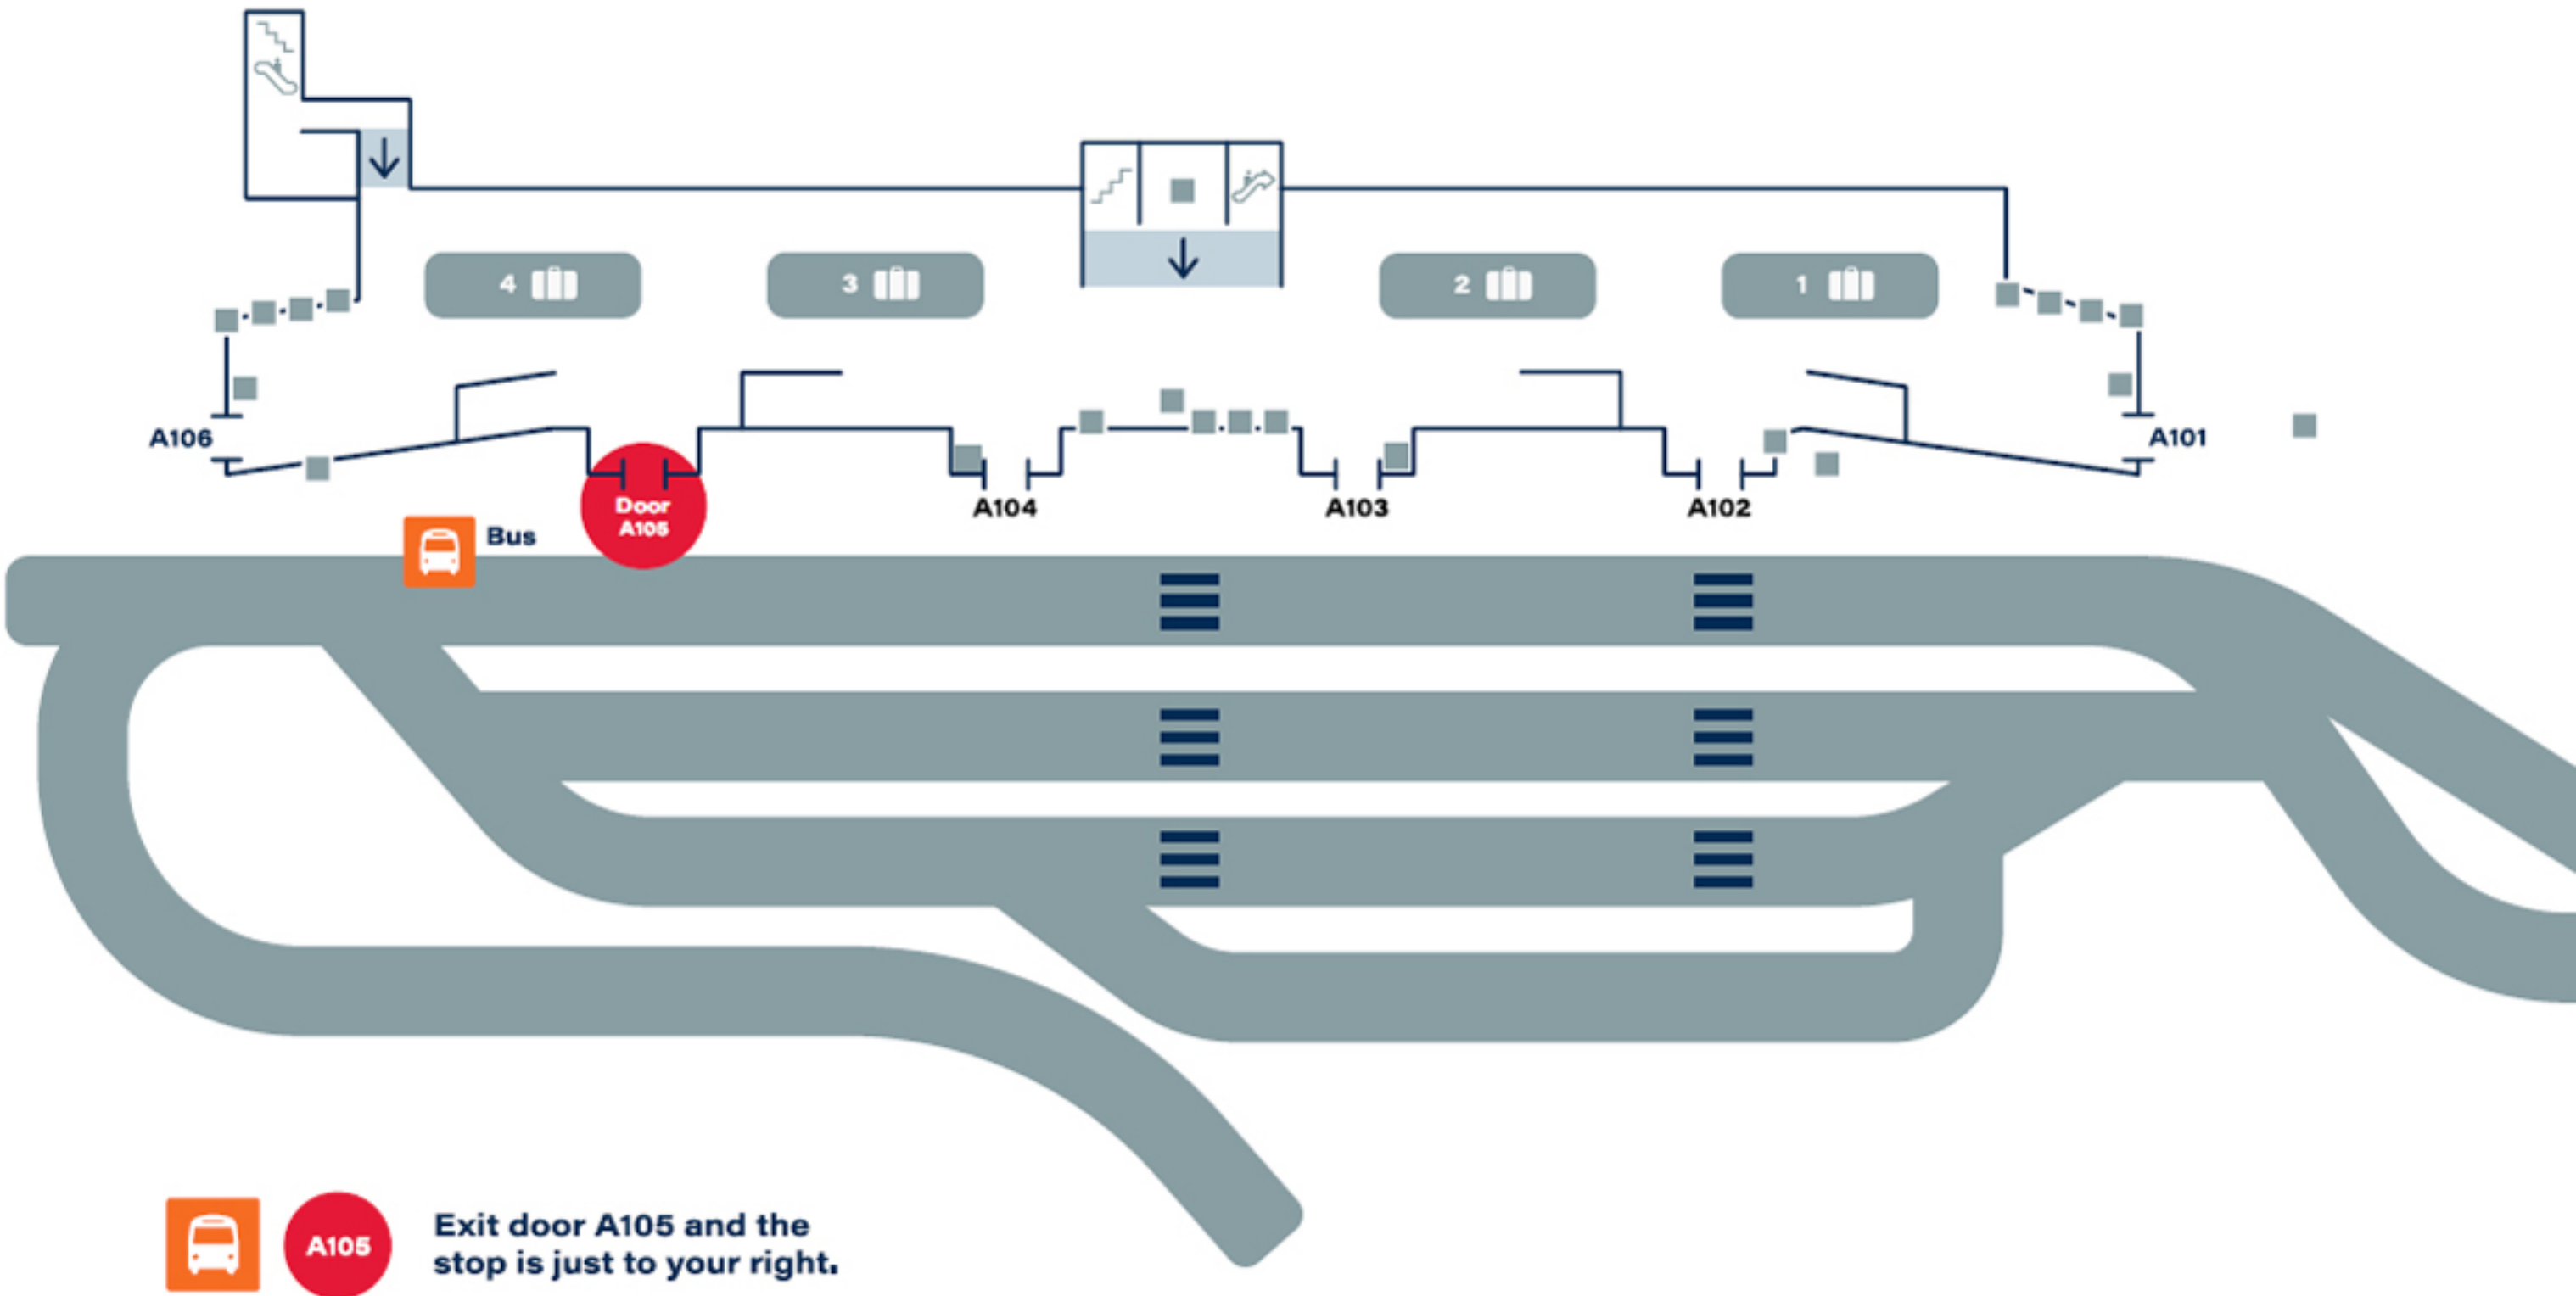

Terminal A Level 1

Passenger pick-up and drop-off is available at Terminals A, B, C & E only. Please be aware that some coaches are dropping off passengers ONLY. Concord Coach Lines drops off and picks up on the lower level.

1-800-639-3317
603-228-3300
info@concordcoachlines.com