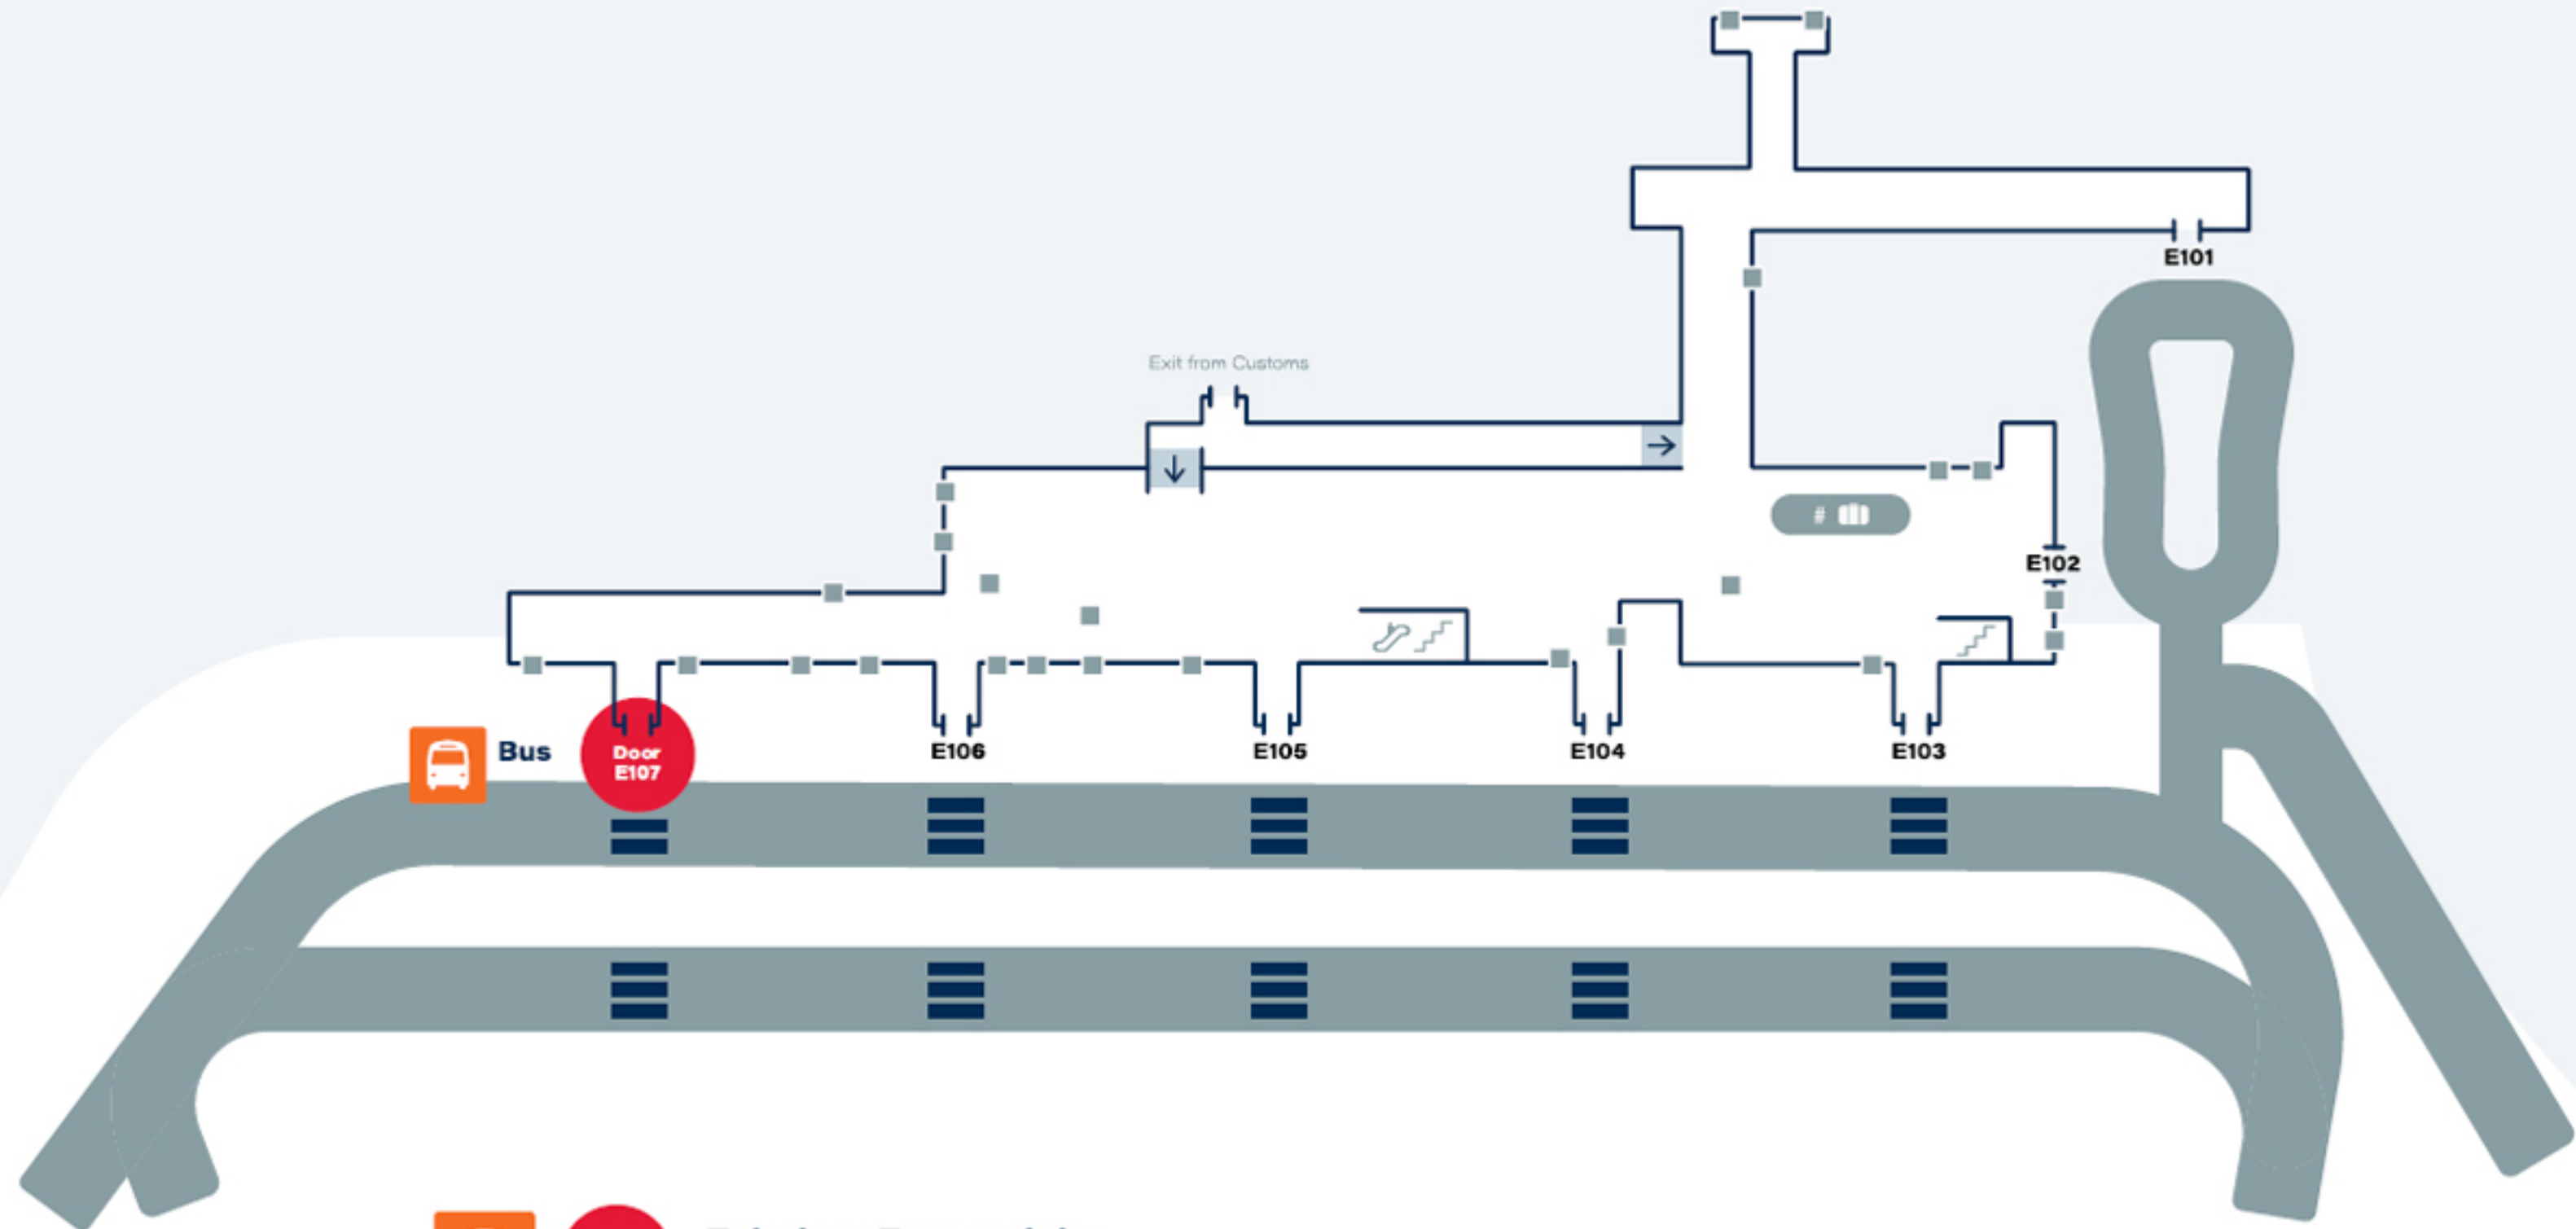

Passenger pick-up and drop-off is available at Terminals A, B, C & E only. Please be aware that some coaches are dropping off passengers ONLY. Concord Coach Lines drops off and picks up on the lower level.

1-800-639-3317
603-228-3300
info@concordcoachlines.com

Terminal C Level 1

Exit door C110, which is the farthest door to the right from baggage claim (it's a long walk).

Passenger pick-up and drop-off is available at Terminals A, B, C & E only. Please be aware that some coaches are dropping off passengers ONLY. Concord Coach Lines drops off and picks up on the lower level.

1-800-639-3317

603-228-3300

info@concordcoachlines.com

Terminal E Level 1

  **Exit door E107 and the stop is just outside the door.**

Passenger pick-up and drop-off is available at Terminals A, B, C & E only. Please be aware that some coaches are dropping off passengers ONLY. Concord Coach Lines drops off and picks up on the lower level.