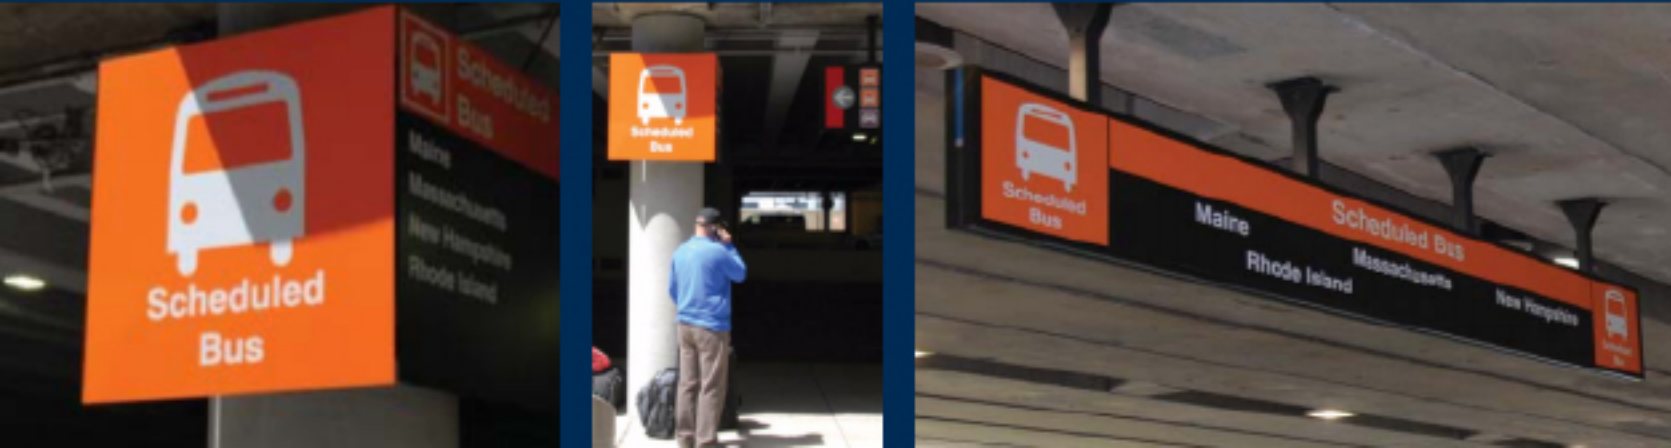

Find Concord Coach Lines at Logan Airport

Passenger pick-up and drop-off is available at Terminals A, B, C & E only. Please be aware that some coaches are dropping off passengers ONLY. Concord Coach Lines drops off and picks up on the lower level.

1-800-639-3317
603-228-3300
info@concordcoachlines.com

Terminal A Level 1

Passenger pick-up and drop-off is available at Terminals A, B, C & E only. Please be aware that some coaches are dropping off passengers ONLY. Concord Coach Lines drops off and picks up on the lower level.

Passenger pick-up and drop-off is available at Terminals A, B, C & E only. Please be aware that some coaches are dropping off passengers ONLY. Concord Coach Lines drops off and picks up on the lower level.

1-800-639-3317
603-228-3300
info@concordcoachlines.com

Terminal C Level 1

Exit door C110, which is the farthest door to the right from baggage claim (it's a long walk).

Passenger pick-up and drop-off is available at Terminals A, B, C & E only. Please be aware that some coaches are dropping off passengers ONLY. Concord Coach Lines drops off and picks up on the lower level.