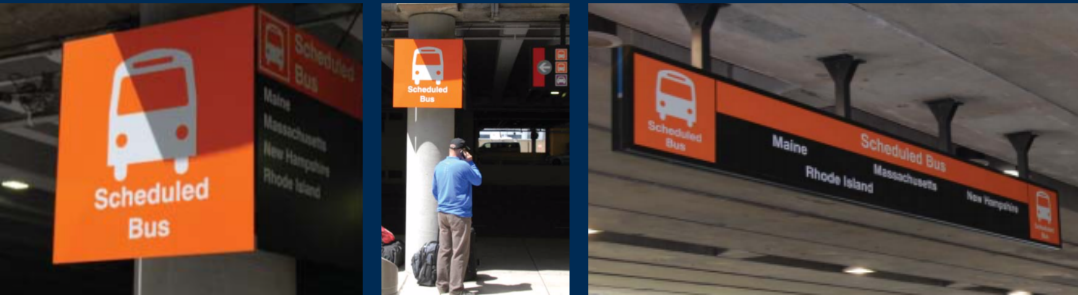

## Find Concord Coach Lines at Logan Airport

Passenger pick-up and drop-off is available at Terminals A, B, C & E only. Please be aware that some coaches are dropping off passengers ONLY. Concord Coach Lines drops off and picks up on the lower level.

# Terminal A Level 1

Passenger pick-up and drop-off is available at Terminals A, B, C & E only. Please be aware that some coaches are dropping off passengers ONLY. Concord Coach Lines drops off and picks up on the lower level.

# Terminal B Level 1

- 

**(American, or B1) – Exit door B105 and the stop is right in front of the door.**
- 

**Exit door B114 and the stop is right in front of the door.**

Passenger pick-up and drop-off is available at Terminals A, B, C & E only. Please be aware that some coaches are dropping off passengers ONLY. Concord Coach Lines drops off and picks up on the lower level.

# Terminal E Level 1

**Exit door E107 and the stop is just outside the door.**

Passenger pick-up and drop-off is available at Terminals A, B, C & E only. Please be aware that some coaches are dropping off passengers ONLY. Concord Coach Lines drops off and picks up on the lower level.