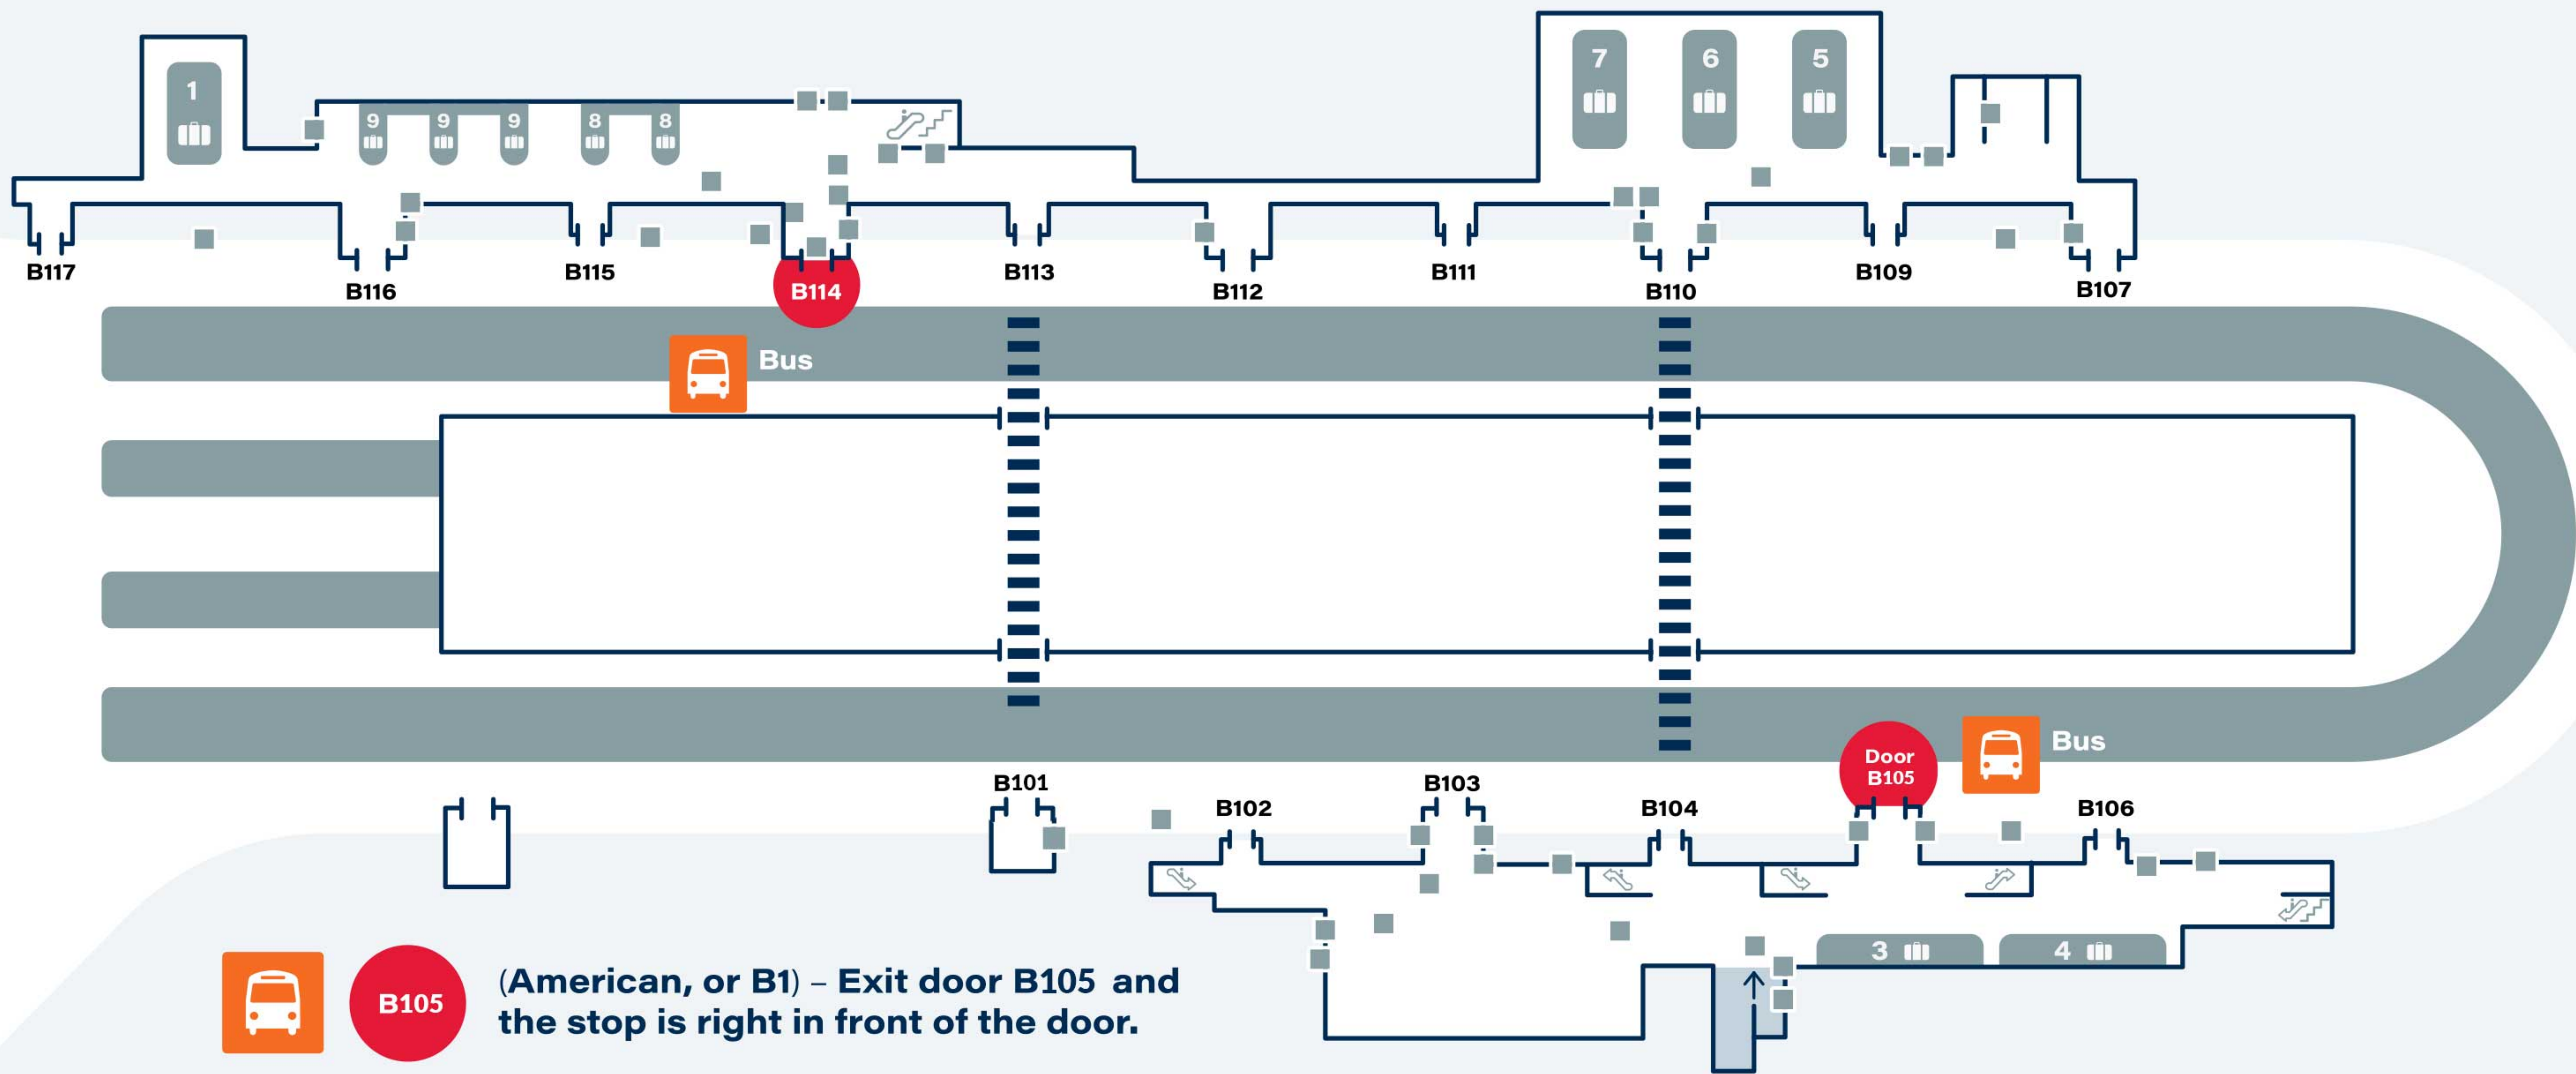

## Find Concord Coach Lines at Logan Airport

Passenger pick-up and drop-off is available at Terminals A, B, C & E only. Please be aware that some coaches are dropping off passengers ONLY. Concord Coach Lines drops off and picks up on the lower level.

# Terminal A Level 1

Passenger pick-up and drop-off is available at Terminals A, B, C & E only. Please be aware that some coaches are dropping off passengers ONLY. Concord Coach Lines drops off and picks up on the lower level.

# Terminal B Level 1

- 

**(American, or B1) – Exit door B105 and the stop is right in front of the door.**
- 

**Exit door B114 and the stop is right in front of the door.**

Passenger pick-up and drop-off is available at Terminals A, B, C & E only. Please be aware that some coaches are dropping off passengers ONLY. Concord Coach Lines drops off and picks up on the lower level.

# Terminal C Level 1

**Exit door C110, which is the farthest door to the right from baggage claim (it's a long walk).**

Passenger pick-up and drop-off is available at Terminals A, B, C & E only. Please be aware that some coaches are dropping off passengers ONLY. Concord Coach Lines drops off and picks up on the lower level.