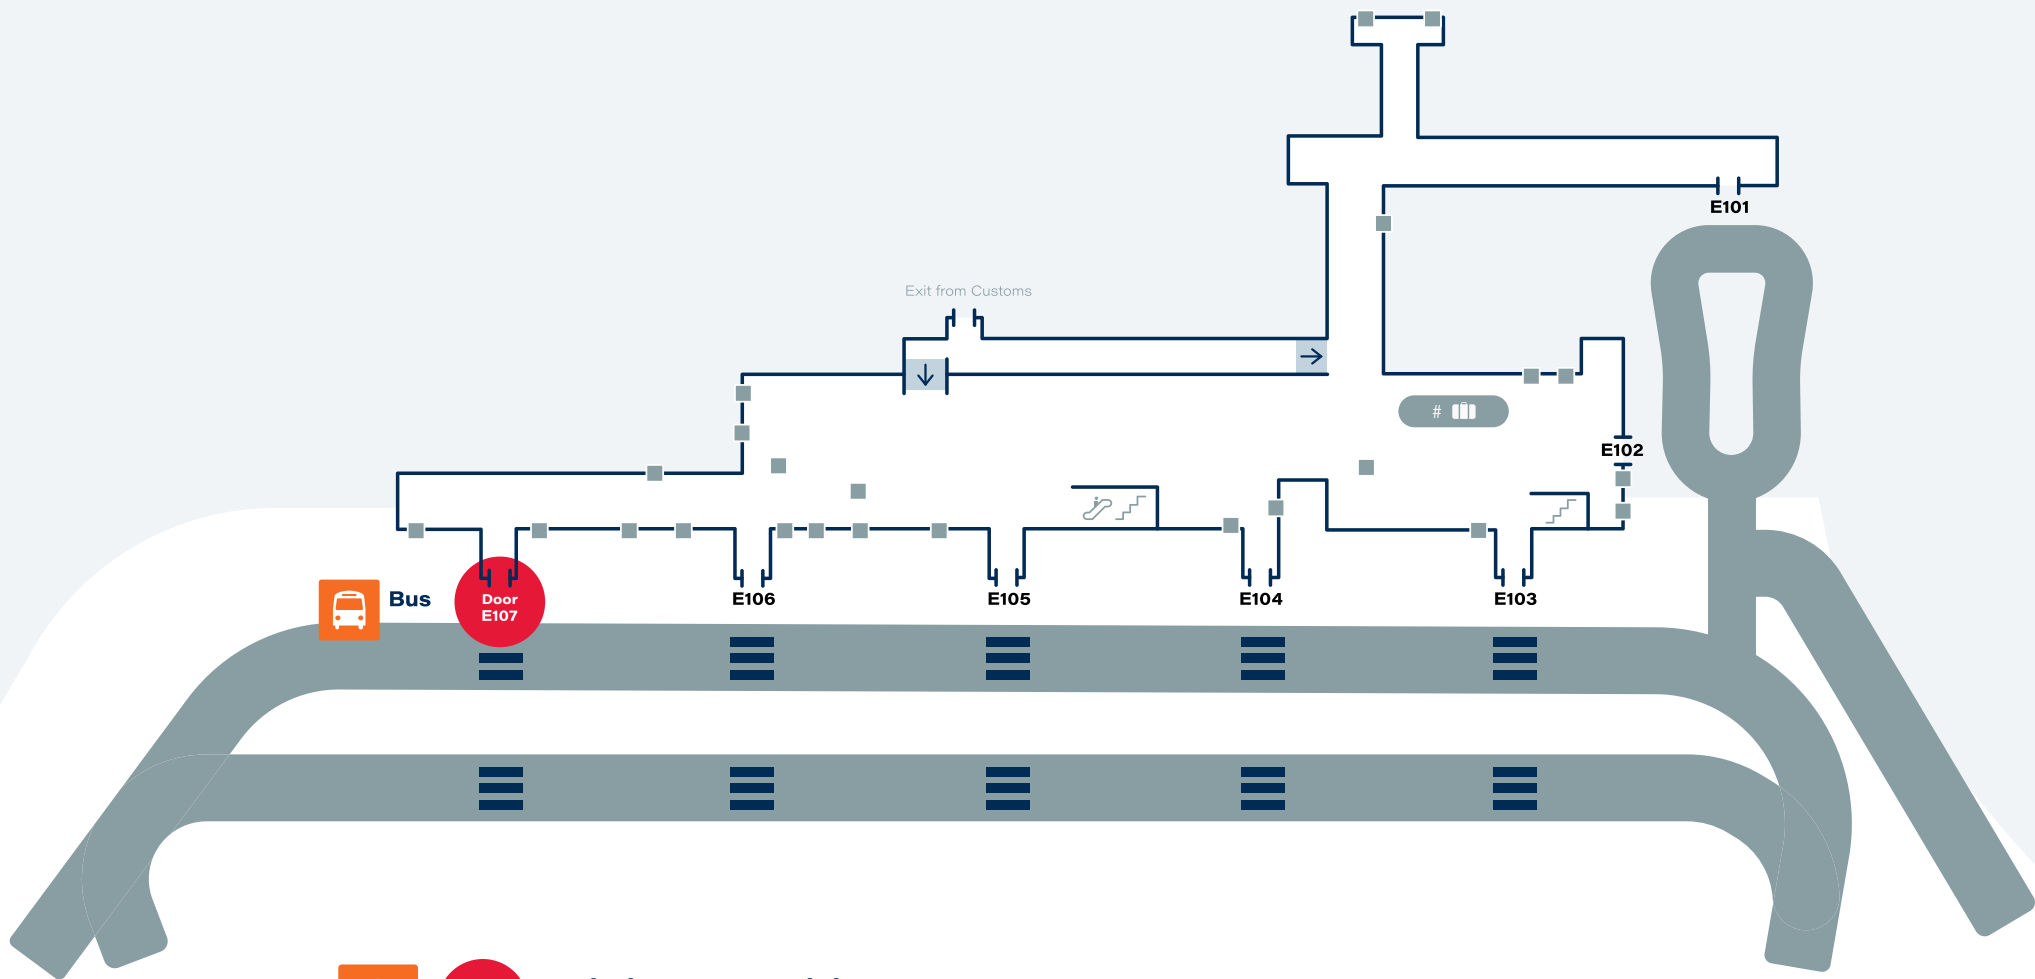

# Terminal B Level 1

- 

**(American, or B1) – Exit door B105 and the stop is right in front of the door.**
- 

**Exit door B114 and the stop is right in front of the door.**

Passenger pick-up and drop-off is available at Terminals A, B, C & E only. Please be aware that some coaches are dropping off passengers ONLY. Concord Coach Lines drops off and picks up on the lower level.

# Terminal C Level 1

**Exit door C110, which is the farthest door to the right from baggage claim (it's a long walk).**

Passenger pick-up and drop-off is available at Terminals A, B, C & E only. Please be aware that some coaches are dropping off passengers ONLY. Concord Coach Lines drops off and picks up on the lower level.

# Terminal E Level 1

**Exit door E107 and the stop is just outside the door.**

Passenger pick-up and drop-off is available at Terminals A, B, C & E only. Please be aware that some coaches are dropping off passengers ONLY. Concord Coach Lines drops off and picks up on the lower level.