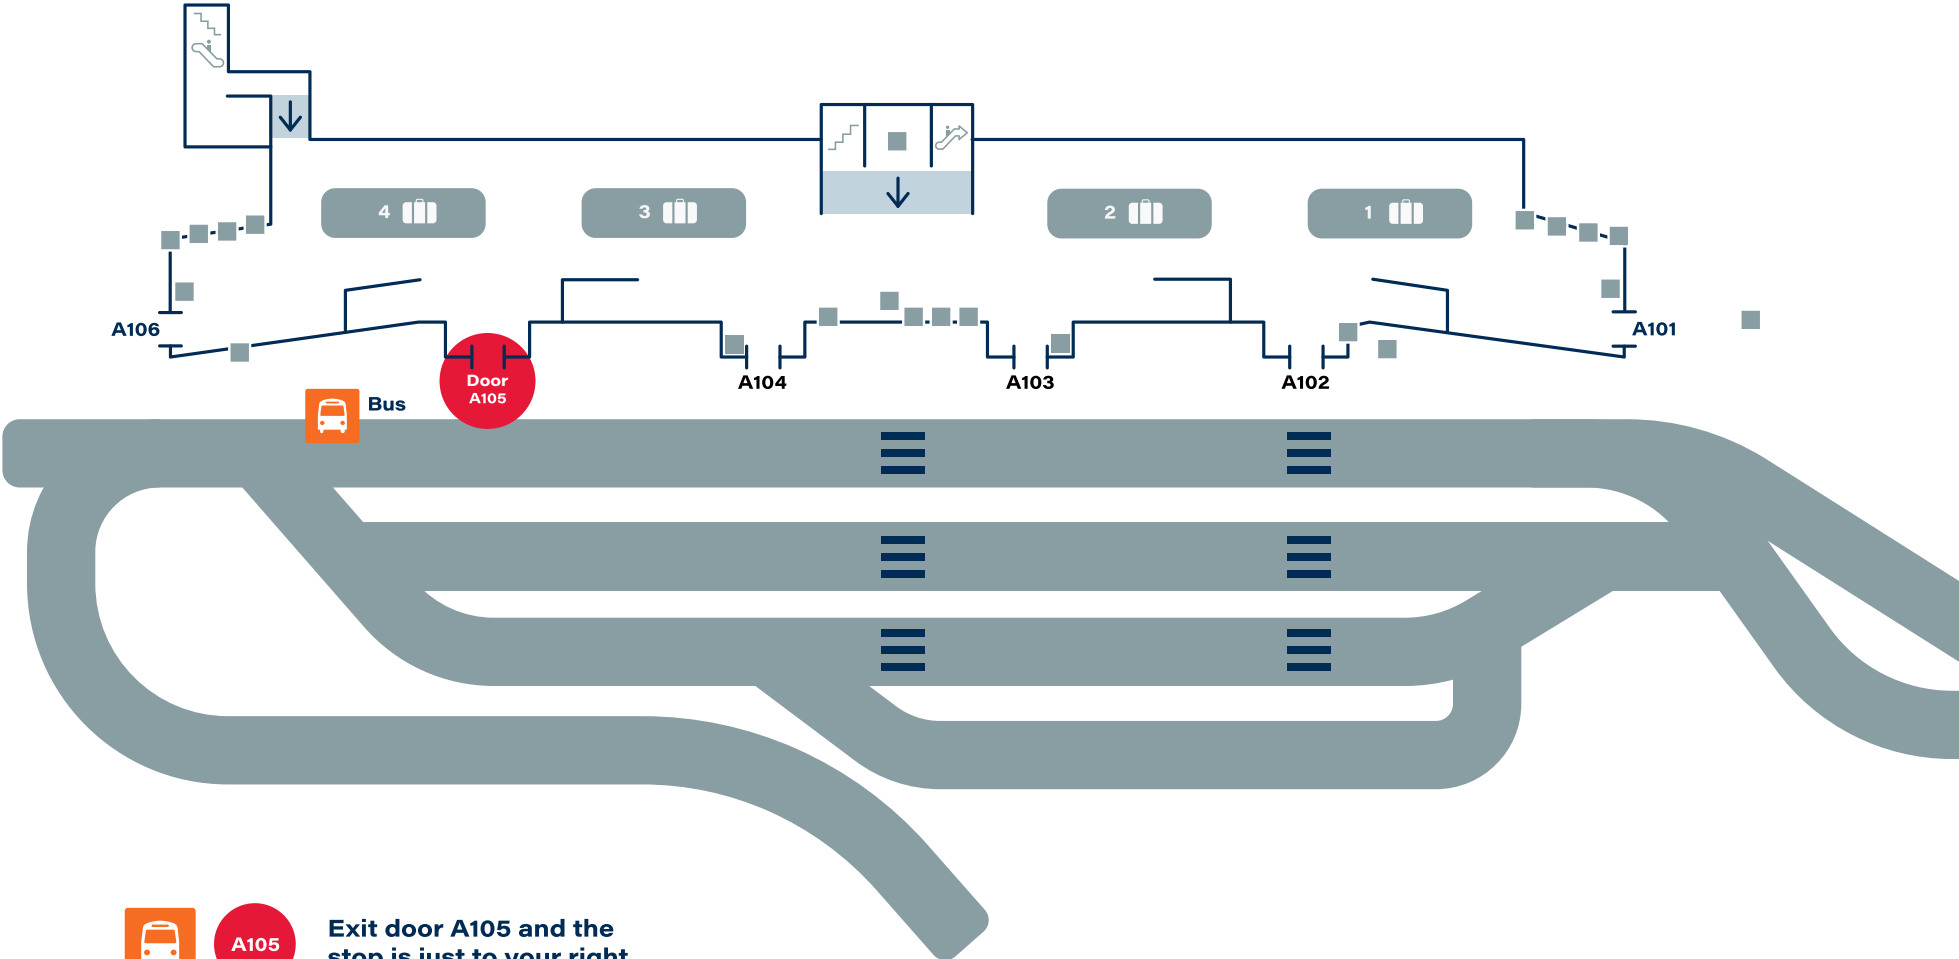

## Find Concord Coach Lines at Logan Airport

Passenger pick-up and drop-off is available at Terminals A, B, C & E only. Please be aware that some coaches are dropping off passengers ONLY. Concord Coach Lines drops off and picks up on the lower level.

# Terminal A Level 1

Passenger pick-up and drop-off is available at Terminals A, B, C & E only. Please be aware that some coaches are dropping off passengers ONLY. Concord Coach Lines drops off and picks up on the lower level.

# Terminal B Level 1

- 

**(American, or B1) – Exit door B105 and the stop is right in front of the door.**
- 

**Exit door B114 and the stop is right in front of the door.**

Passenger pick-up and drop-off is available at Terminals A, B, C & E only. Please be aware that some coaches are dropping off passengers ONLY. Concord Coach Lines drops off and picks up on the lower level.

# Terminal C Level 1

**Exit door C110, which is the farthest door to the right from baggage claim (it's a long walk).**

Passenger pick-up and drop-off is available at Terminals A, B, C & E only. Please be aware that some coaches are dropping off passengers ONLY. Concord Coach Lines drops off and picks up on the lower level.