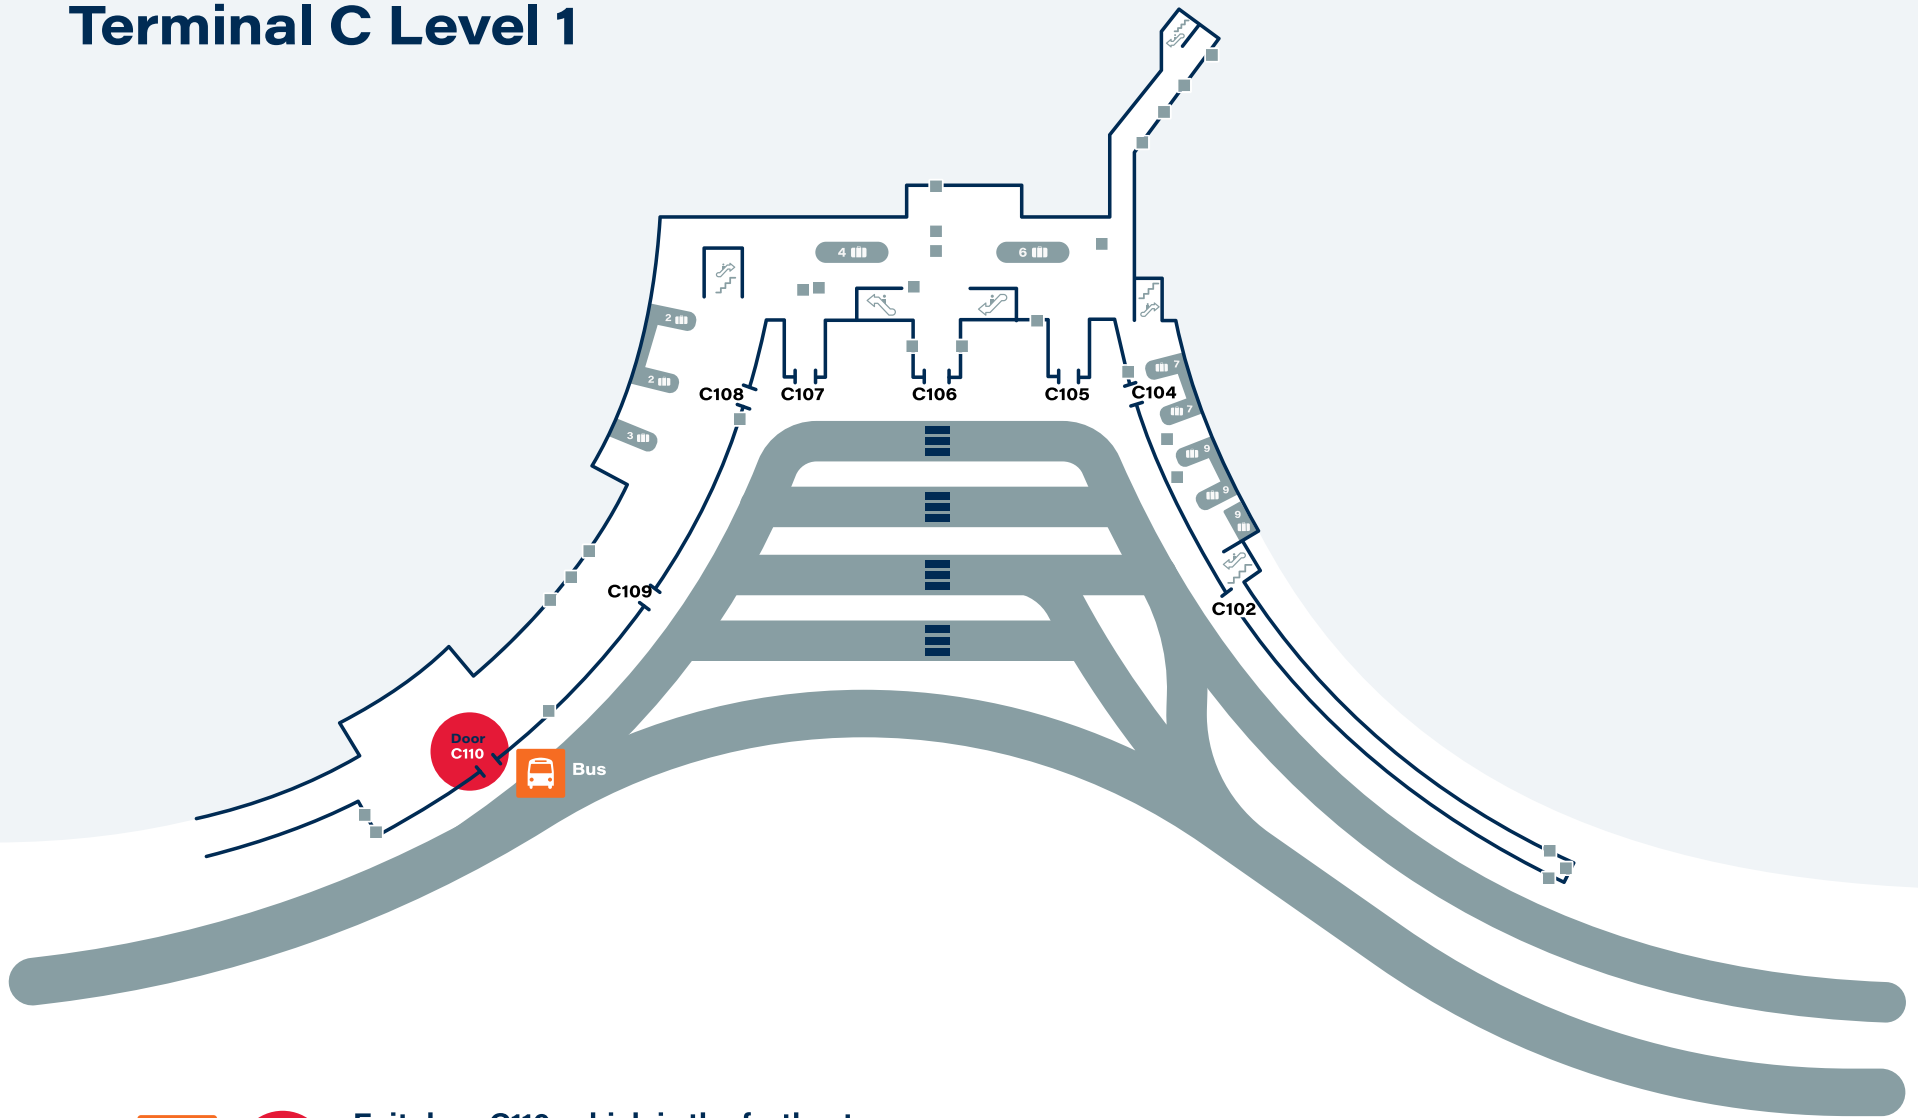

# Terminal A Level 1

Passenger pick-up and drop-off is available at Terminals A, B, C & E only. Please be aware that some coaches are dropping off passengers ONLY. Concord Coach Lines drops off and picks up on the lower level.

# Terminal B Level 1

- 

**(American, or B1) – Exit door B105 and the stop is right in front of the door.**
- 

**Exit door B114 and the stop is right in front of the door.**

Passenger pick-up and drop-off is available at Terminals A, B, C & E only. Please be aware that some coaches are dropping off passengers ONLY. Concord Coach Lines drops off and picks up on the lower level.

# Terminal C Level 1

**Exit door C110, which is the farthest door to the right from baggage claim (it's a long walk).**

Passenger pick-up and drop-off is available at Terminals A, B, C & E only. Please be aware that some coaches are dropping off passengers ONLY. Concord Coach Lines drops off and picks up on the lower level.